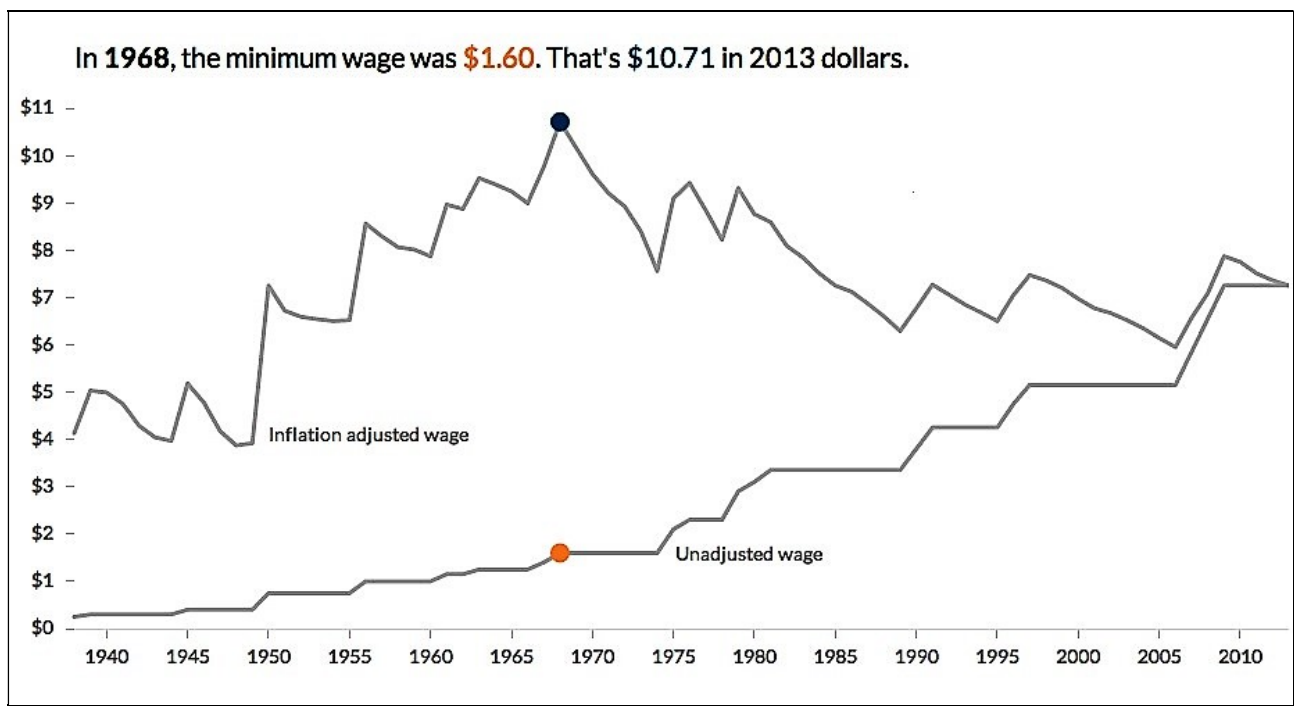

LEGISLATIVE ACTION ALERT

Minimum wage since 1938

When the federal minimum wage first became law in 1938, it was 25 cents. Adjusted for inflation, that would be worth \$4.19 today.

Annalyn Kurtz & Tal Yellin / CNNMoney ©

In 2015, the minimum wage was \$7.25. That's \$7.25 in 2015 dollars.

Source: [BLS](#); Note: Figures adjusted to 2015 dollars using the [CPI-U](#); Updated November 3, 2015. CPI for 2015 uses H1 average.